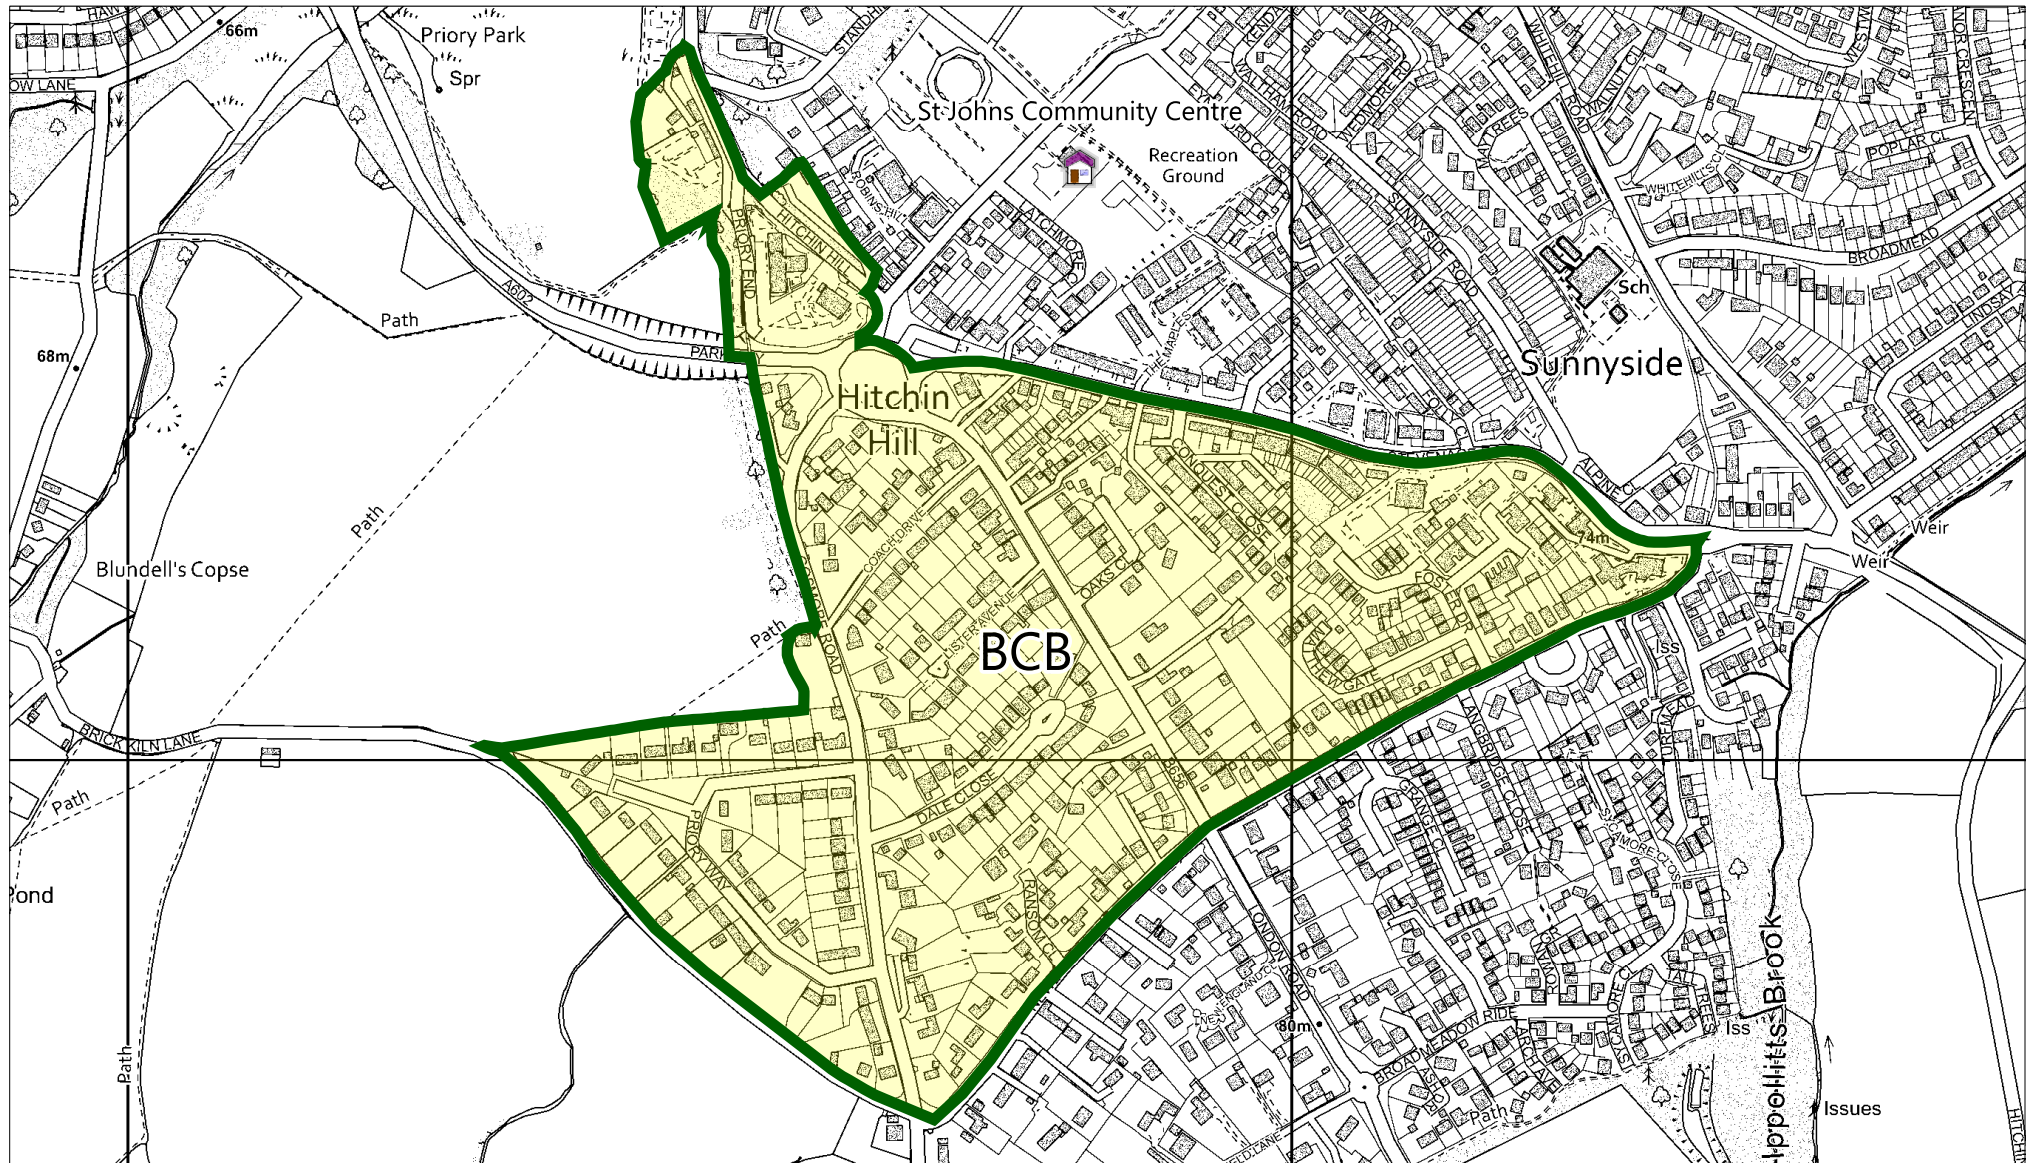

St Johns Community Centre - Hitchin Priory Ward

St Johns Community Centre, St Johns Road,
Hitchin, Herts, SG4 9JP

NORTH HERTFORDSHIRE DISTRICT COUNCIL

Scale: 1:6500
Date: 21:08:19

© Crown copyright and database rights 2019 Ordnance Survey 100018622